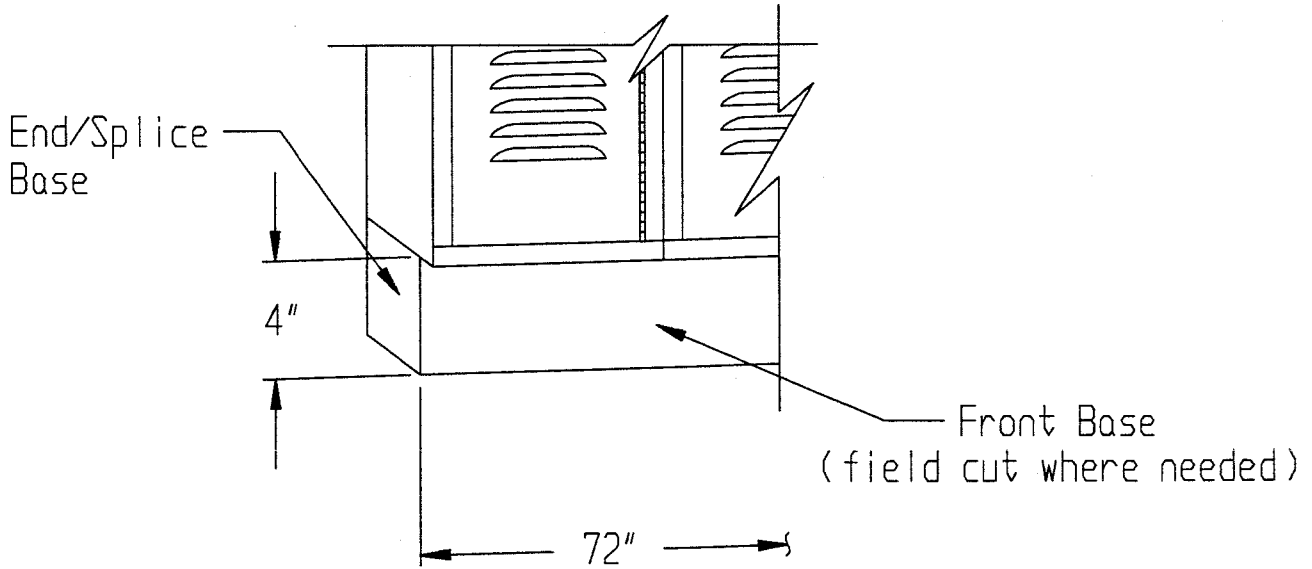

ASI STORAGE SOLUTIONS INC.

4444 Delp Street Memphis, TN 38118
Tel: 901-312-6195 Fax: 901-312-6197
Website: www.asilockers.com
E-mail: info@asilockers.com

BASE

ZEE

DATE ISSUED: 08-08

	END/SPLICE DEPTH(inches)
	12
	15
	18
	21
	24

SPECIFICATION

Zee bases shall be 14 gauge sheet steel, powder coated to match the color of the lockers. Appropriate size end bases are provided.