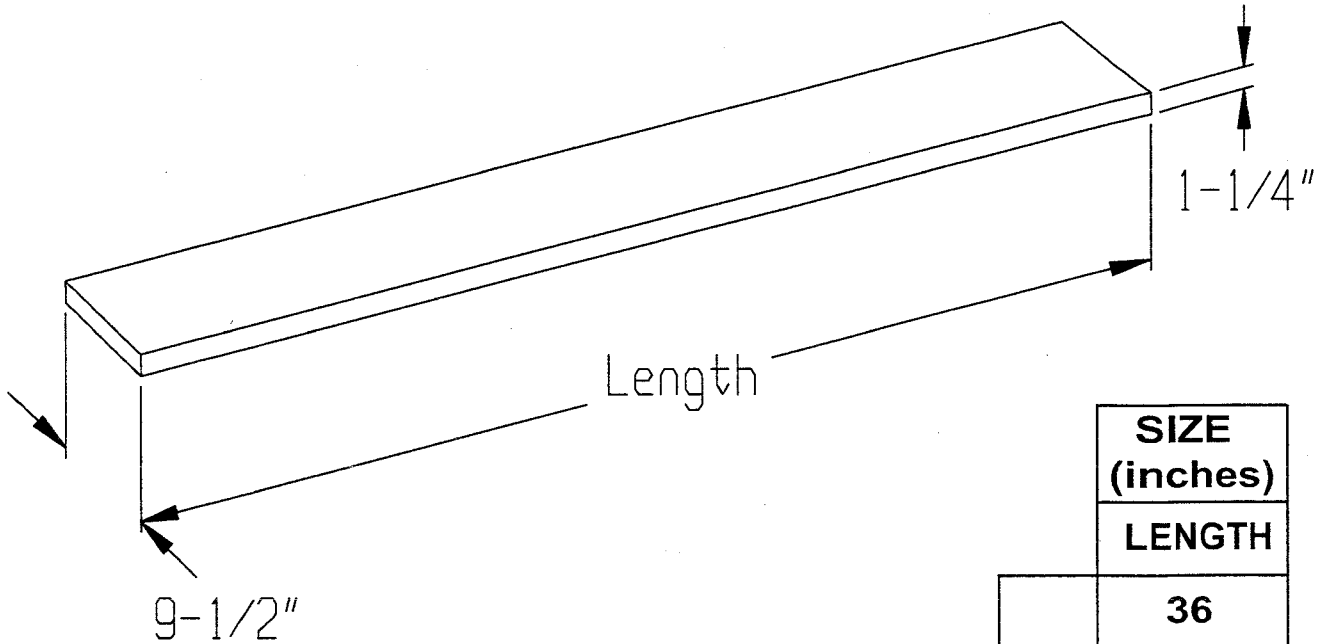

ASI STORAGE SOLUTIONS INC.

4444 Delp Street Memphis, TN 38118
Tel: 901-312-6195 Fax: 901-312-6197
Website: www.asilockers.com
E-mail: info@asilockers.com

BENCHES

DATE ISSUED: 08-08

	SIZE (inches)
	LENGTH
	36
	48
	60
	72
	84
	96
	108
	120
	132
	144

SPECIFICATION

Locker benches shall be hardwood, 1-1/4" thick by 9-1/2" depth. A depth of 12" is available for ADA requirements. All corners shall be rounded and sanded. All surfaces shall be finished with two (2) coats of clear lacquer.